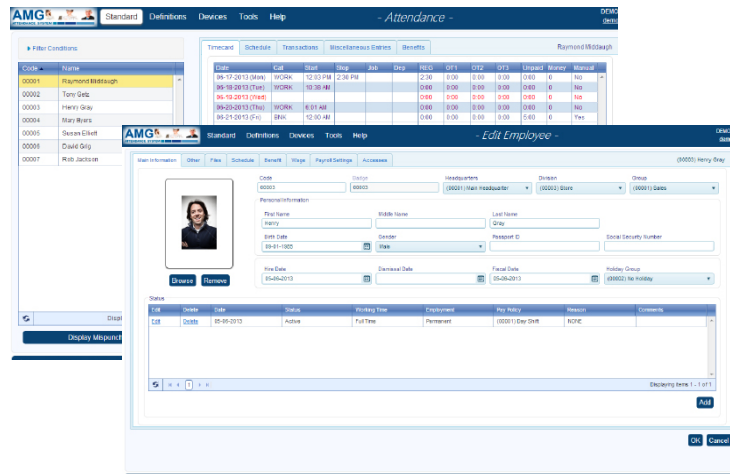

OUR CLOUD BASED SOLUTIONS

- ✓ Pay as you go
- ✓ Always up-to-date
- ✓ Virtually run on any platform

Having flexibility and accessibility in mind, AMG Employee Management brings cloud based solutions to satisfy all your time and attendance needs. In today's business world, we understand how important it is to have access to your employee management account conveniently from any location. An AMG Cloud Based Solution allows you to setup unlimited headquarters, divisions, groups, departments and pay policies. It is easy to use, manage and modify. Additionally, we allow you to customize your subscription by adding modules that will benefit your business.

BENEFITS INCLUDE

- No long term commitments*
- Basic plan with up to 42 features for as low as \$5.00 / month.*
- Access Data in real-time from any computer with Internet*
- Add or remove features anytime*
- No need to install, maintain or upgrade software*
- Manage multiple shifts & schedules*
- Data is securely stored for the lifetime of the account*
- Manage multiple locations without networking computers*